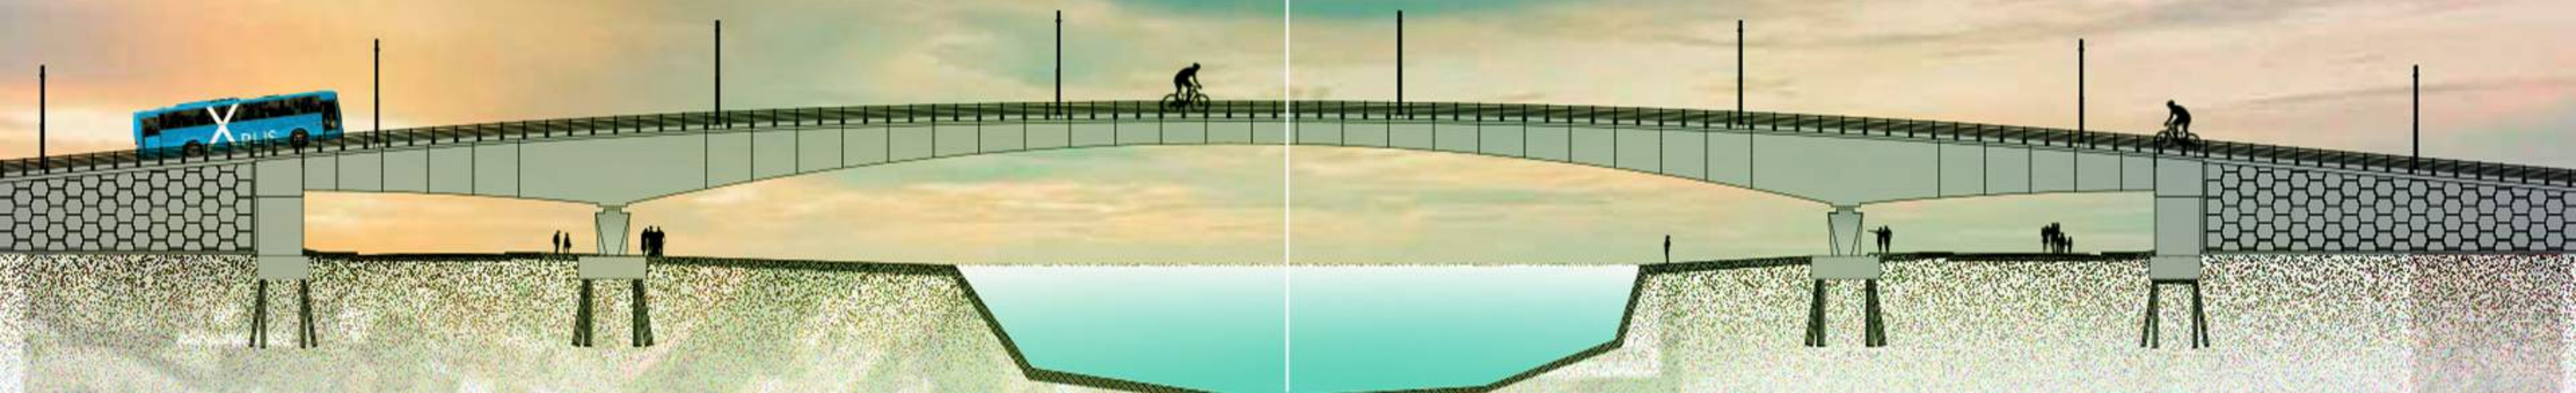

# PONTE DO RIO MORNNO, ESTAÇÕES ELEVATÓRIAS 1 e 2

## #RecifeVirado

**#RecifeVirado**

**Ponte Engenheiro  
Jaime Gusmão**

**CONEXÃO ENTRE  
AS ZONAS NORTE E OESTE**

A composite image showing construction workers at night. On the left, a worker in a grey uniform with reflective yellow-green stripes, a yellow hard hat, and a blue face mask is using a tool on a concrete surface. In the background, another worker is visible. On the right, a close-up shows a worker in a yellow uniform using a tool on a concrete slab. The scene is illuminated by artificial lights.